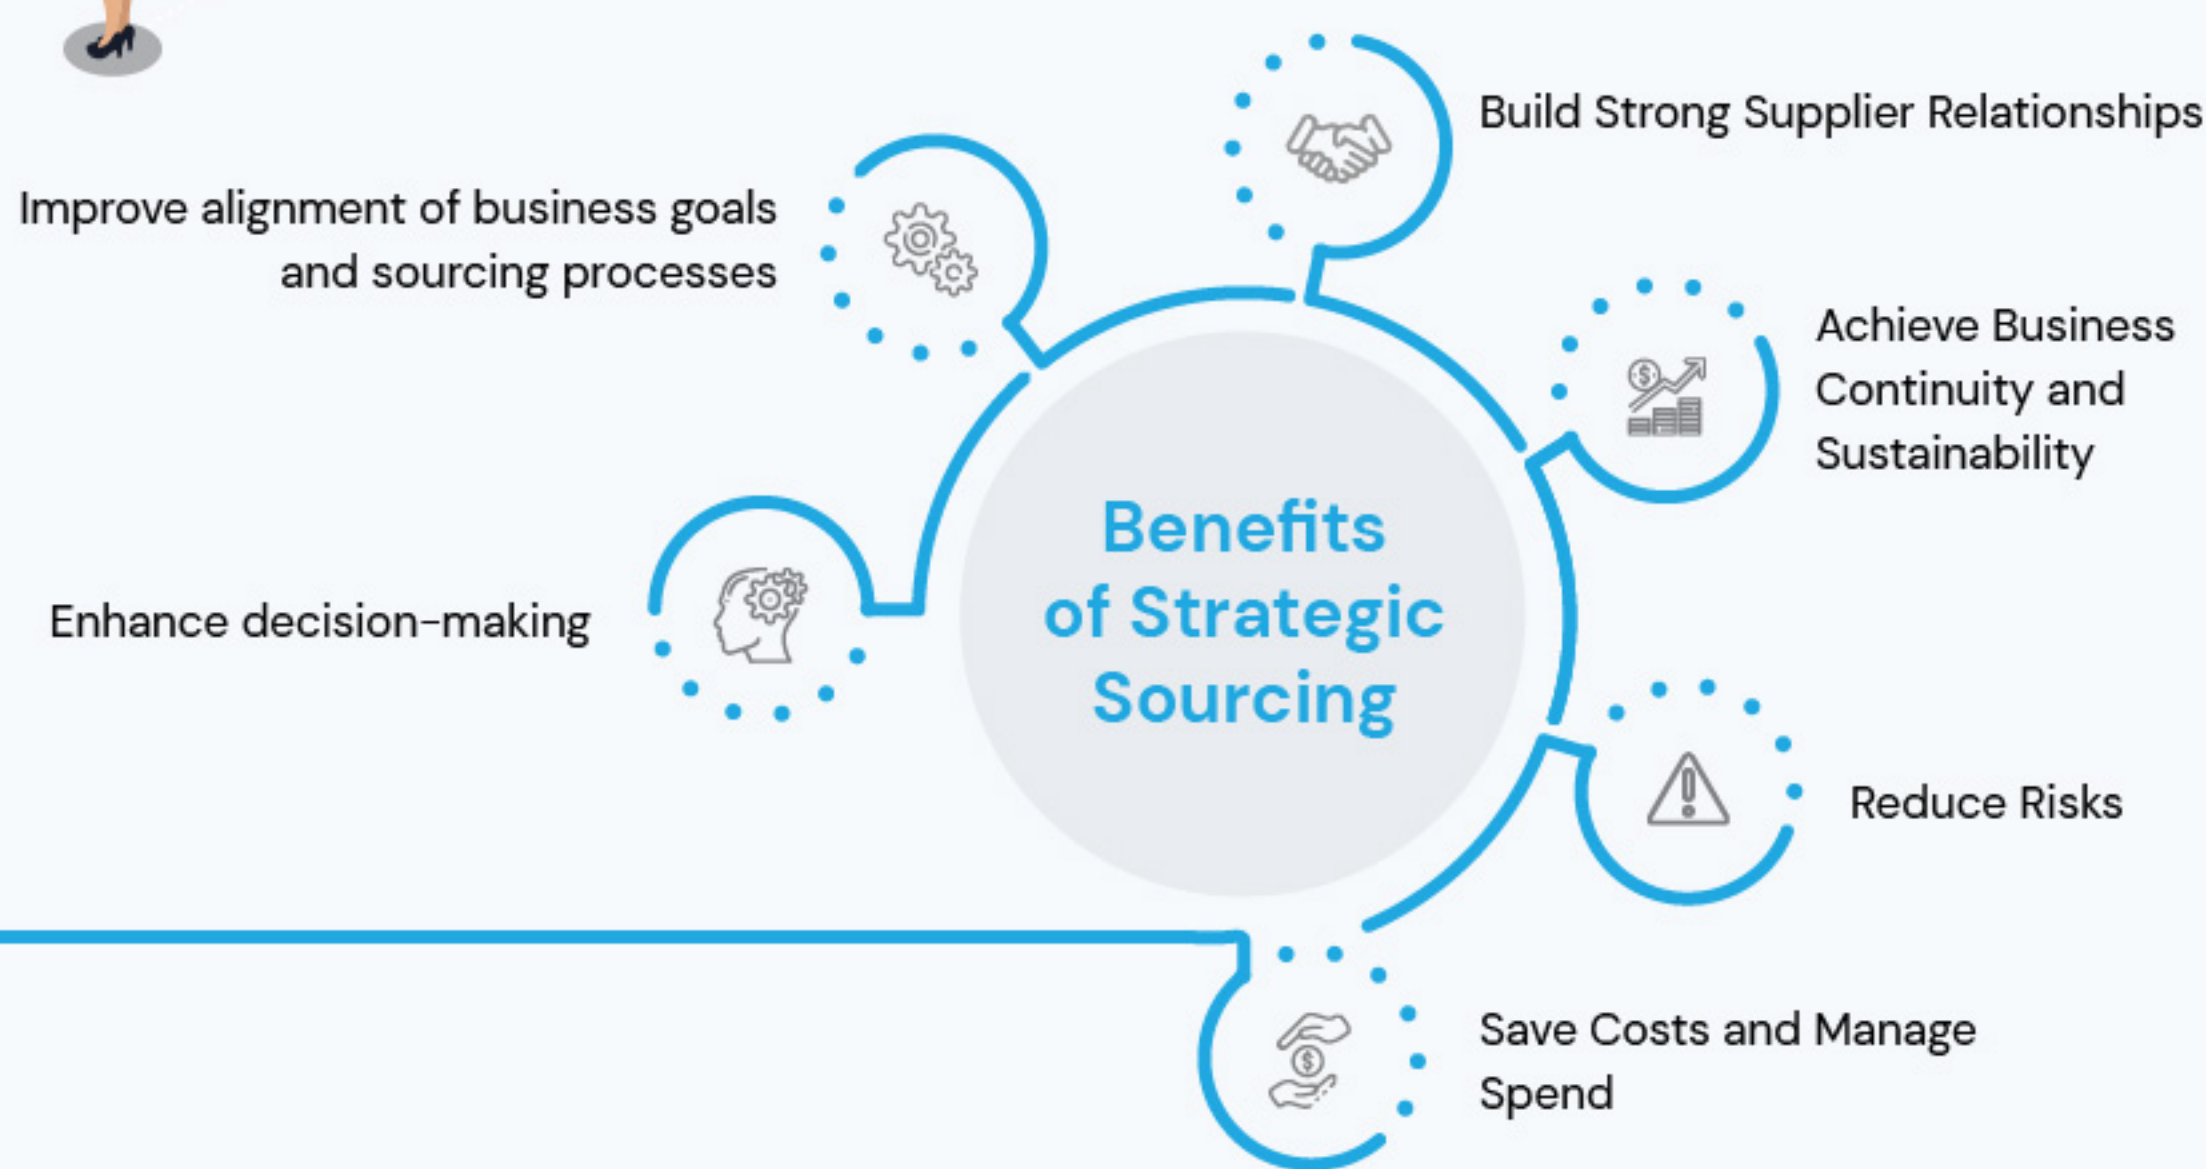

STRATEGIC SOURCING DELIVERING VALUE TO ELEVATE YOUR BUSINESS PERFORMANCE

Purchased materials and services make up **60 to 80 percent** of a product's total cost in many industries.

Strategic Sourcing is the optimal path to value creation and most companies are saving **5% to 25%** in materials and services costs on an ongoing basis.

WHAT IS STRATEGIC SOURCING?

Strategic Sourcing is a holistic approach to procurement that continuously improves and re-evaluates various activities and stakeholders of an organization to find the best value by giving insights from available data, helping you be more proactive.

EMPOWER YOUR PROCUREMENT WITH STRATEGIC SOURCING AUTOMATION

Strategic Sourcing ensures best value, but at the cost of your procurement's time and resources. Automation ensures that these gains are sustainable.

Enabled Strategic Sourcing vs Traditional Strategic Sourcing – Benefits Realized over Time

The benefits of traditional strategic sourcing without using appropriate tools may fade away over time due to difficulty to sustain the best practice processes.