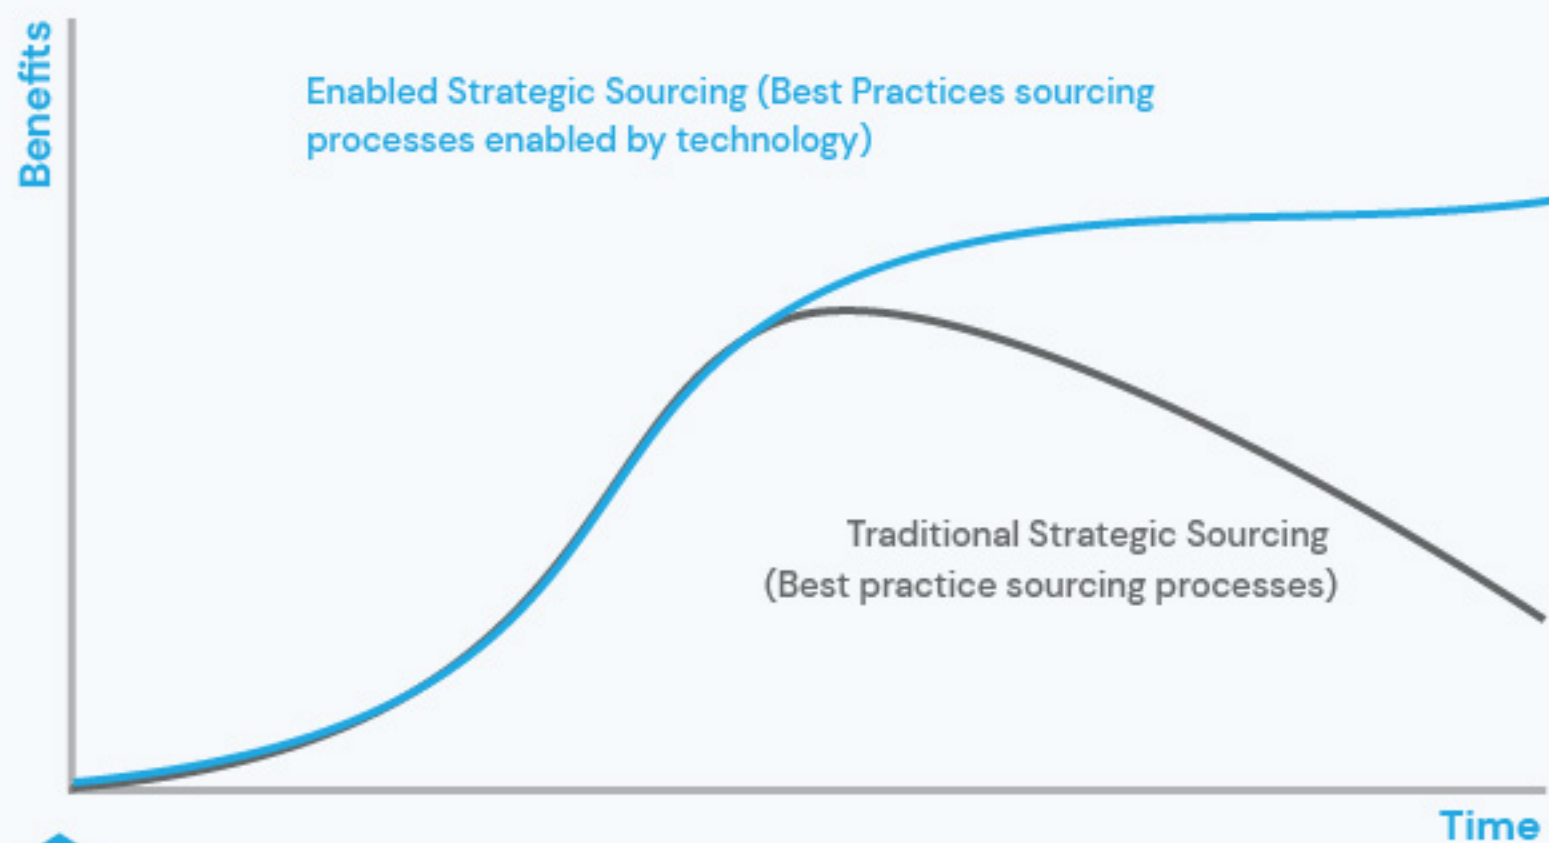

STRATEGIC SOURCING DELIVERING VALUE TO ELEVATE YOUR BUSINESS PERFORMANCE

Purchased materials and services make up **60 to 80 percent** of a product's total cost in many industries.

Strategic Sourcing is the optimal path to value creation and most companies are saving **5% to 25%** in materials and services costs on an ongoing basis.

WHAT IS STRATEGIC SOURCING?

Strategic Sourcing is a holistic approach to procurement that continuously improves and re-evaluates various activities and stakeholders of an organization to find the best value by giving insights from available data, helping you be more proactive.

EMPOWER YOUR PROCUREMENT WITH STRATEGIC SOURCING AUTOMATION

Strategic Sourcing ensures best value, but at the cost of your procurement's time and resources. Automation ensures that these gains are sustainable.

Enabled Strategic Sourcing vs Traditional Strategic Sourcing – Benefits Realized over Time

The benefits of traditional strategic sourcing without using appropriate tools may fade away over time due to difficulty to sustain the best practice processes.